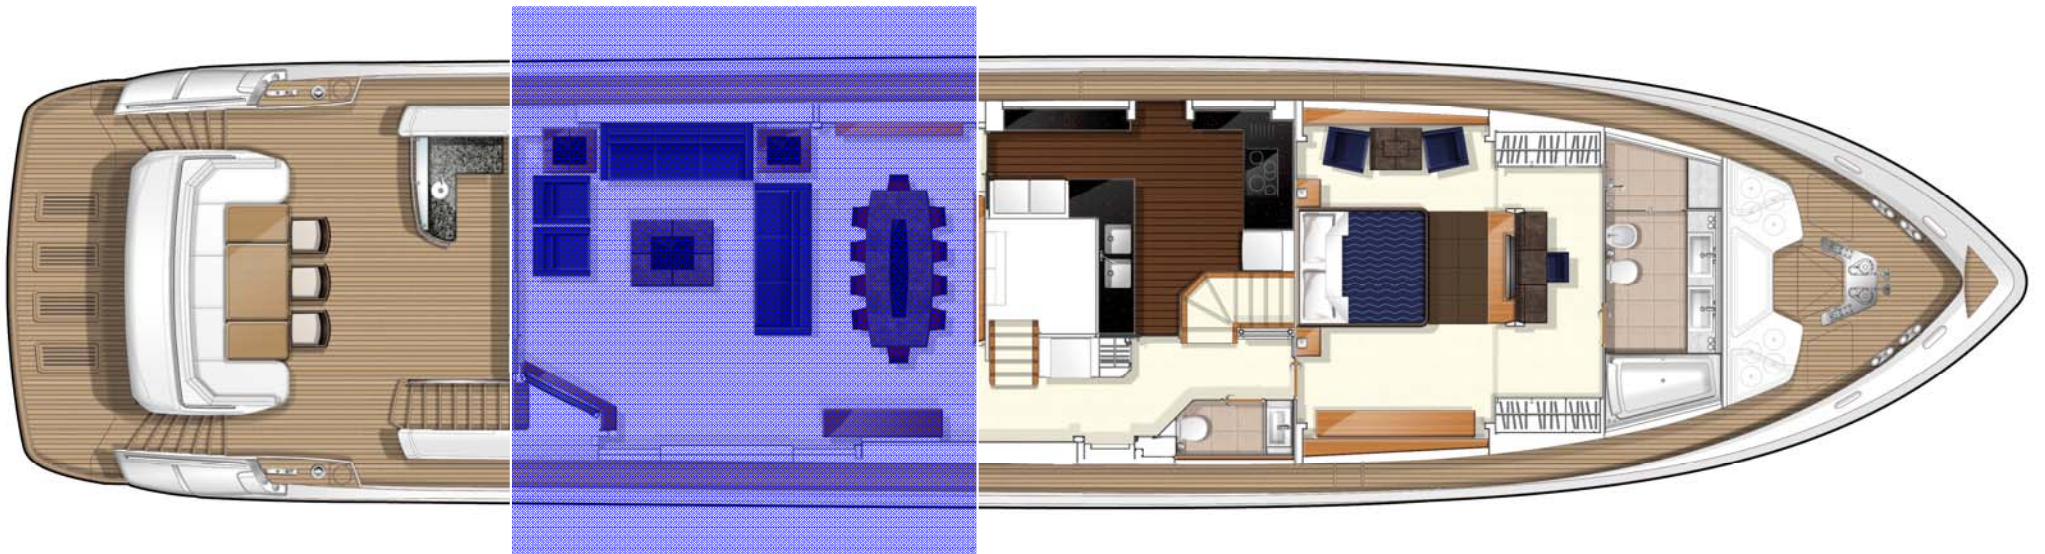

First Showing At London International Boat Show  
January 2011

Cocktail Cabinet Fridge

Entertainment centre