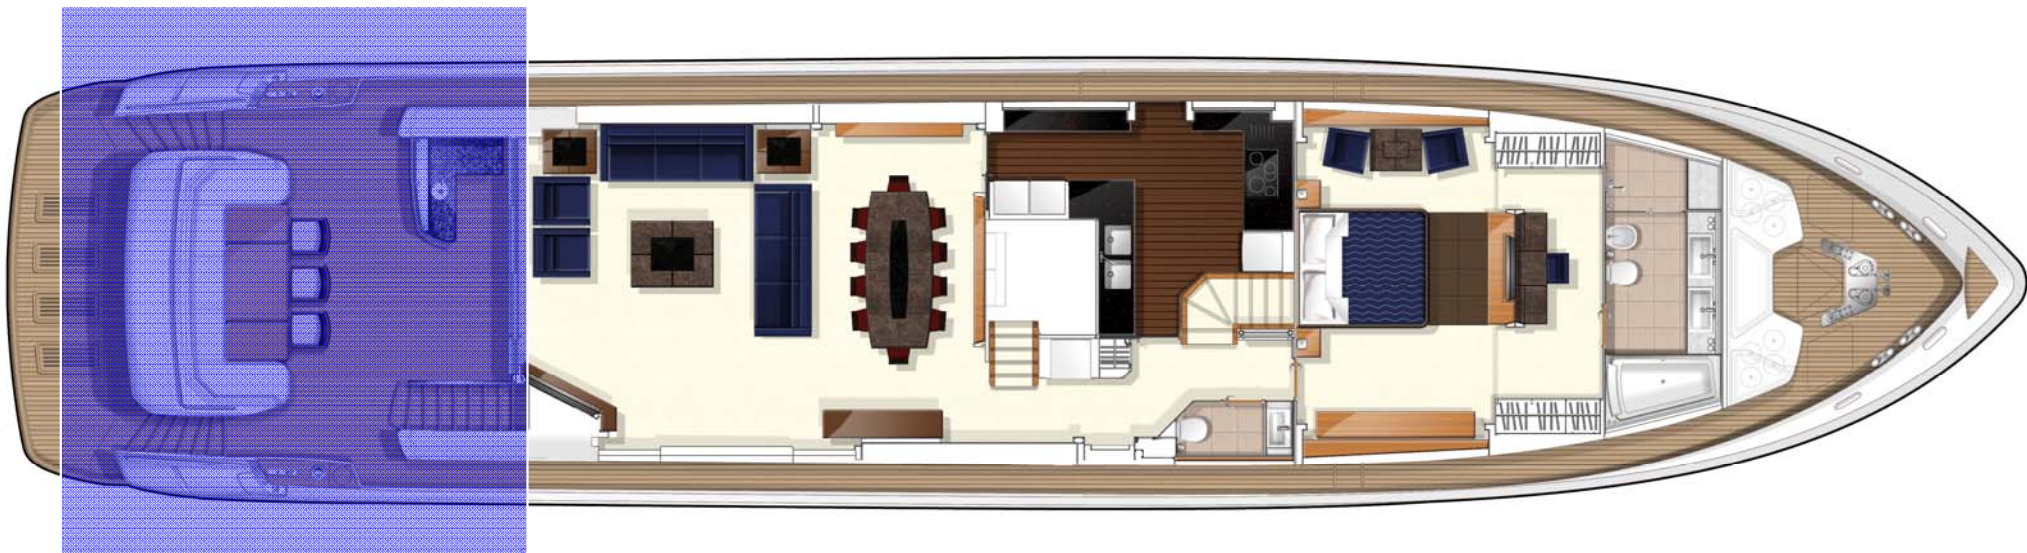

First Showing At London International Boat Show  
January 2011

Cocktail Cabinet Fridge

Entertainment centre